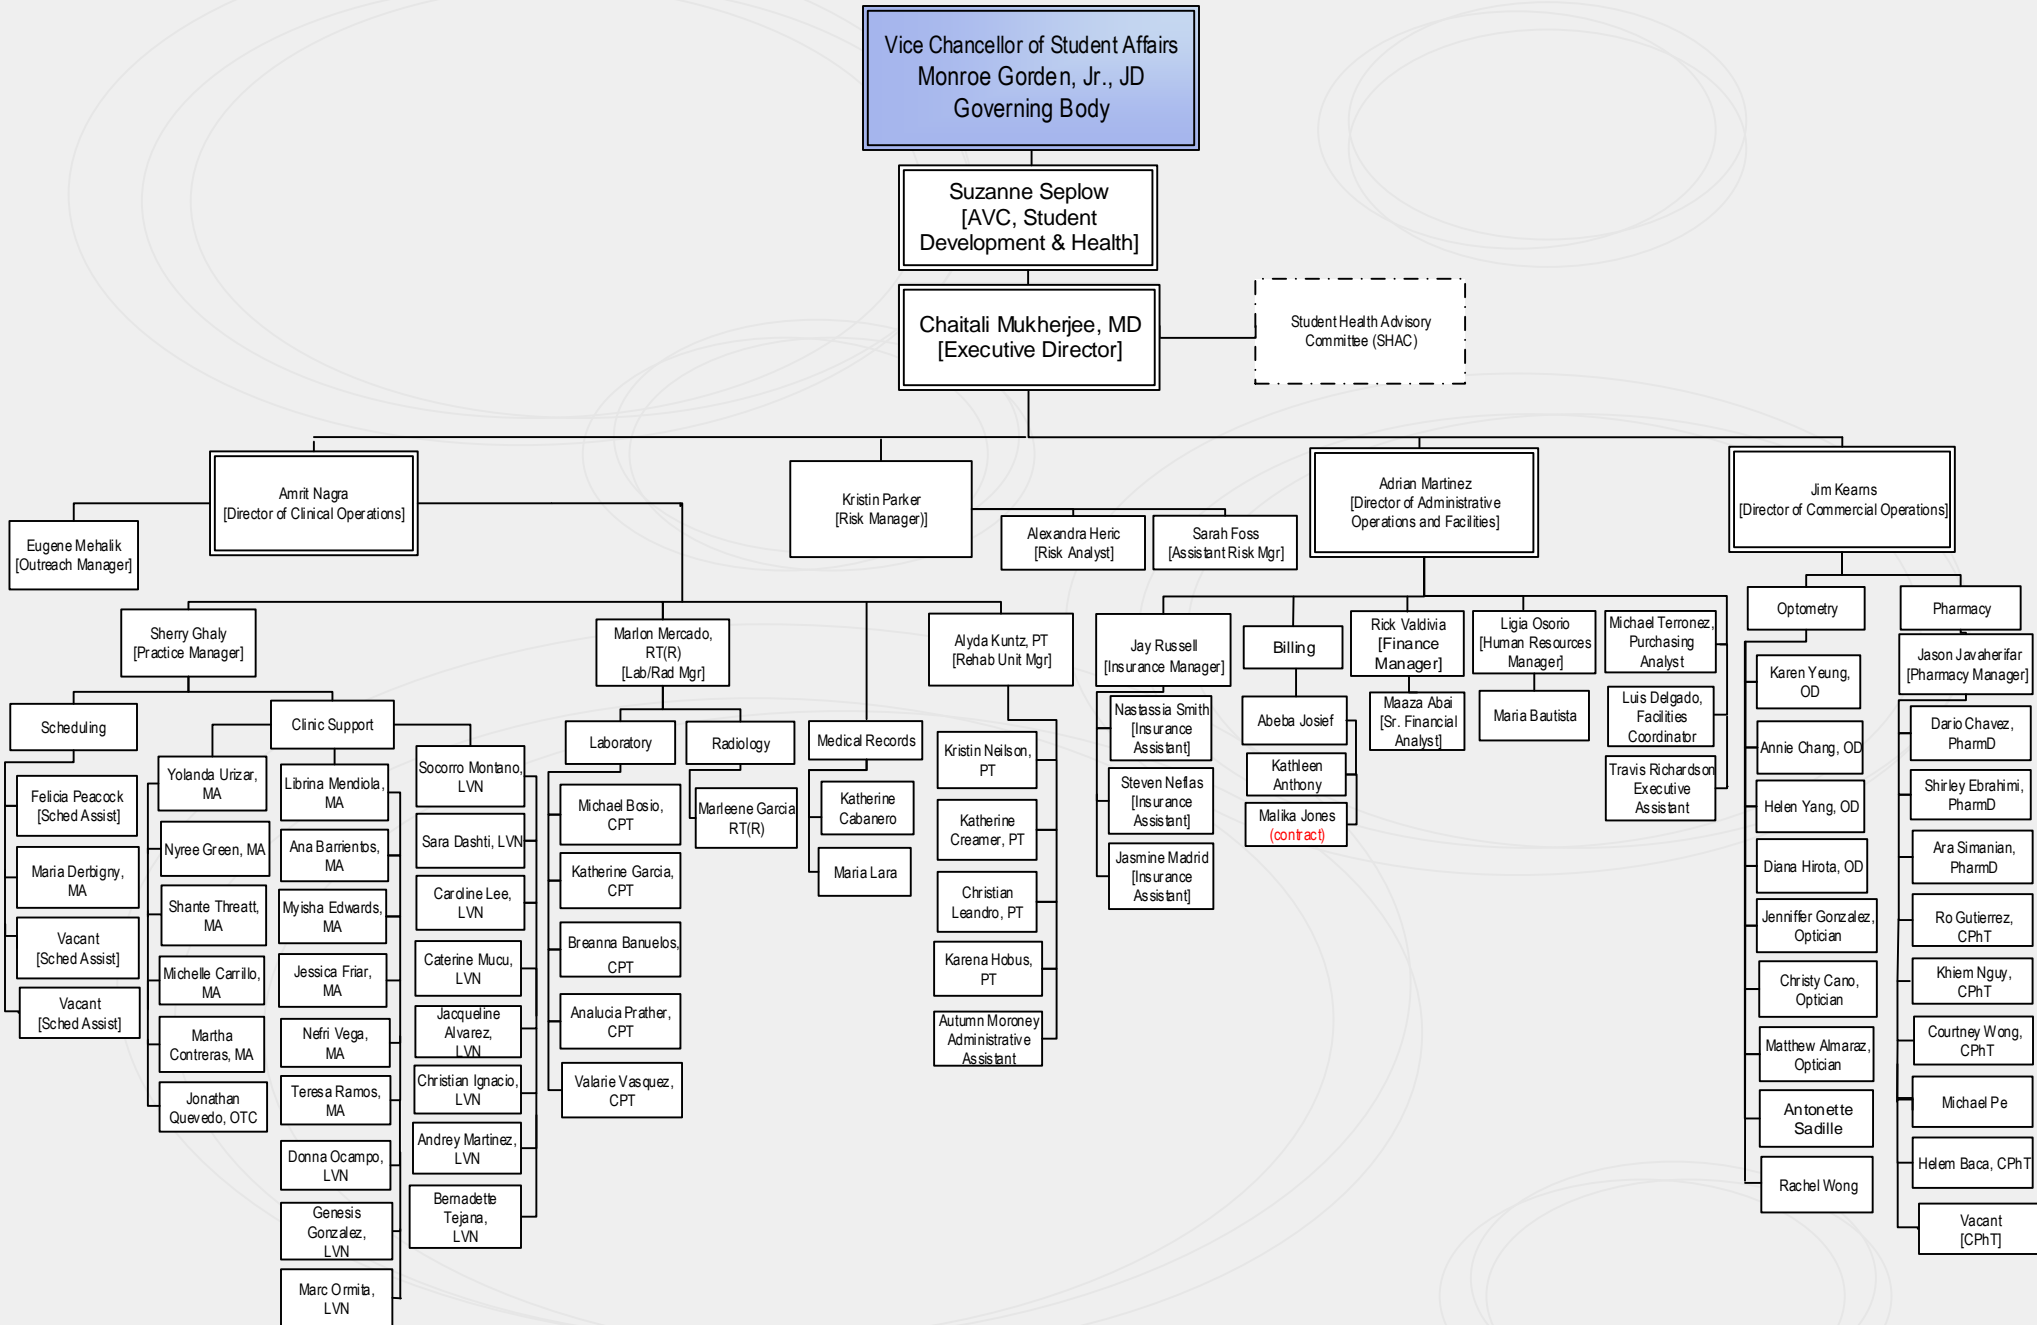

UCLA Arthur Ashe Student Health & Wellness Center Organizational Chart

Comprehensive Administrative Representation

If not labeled contract then career employee. Contract employees are not SSF funded.