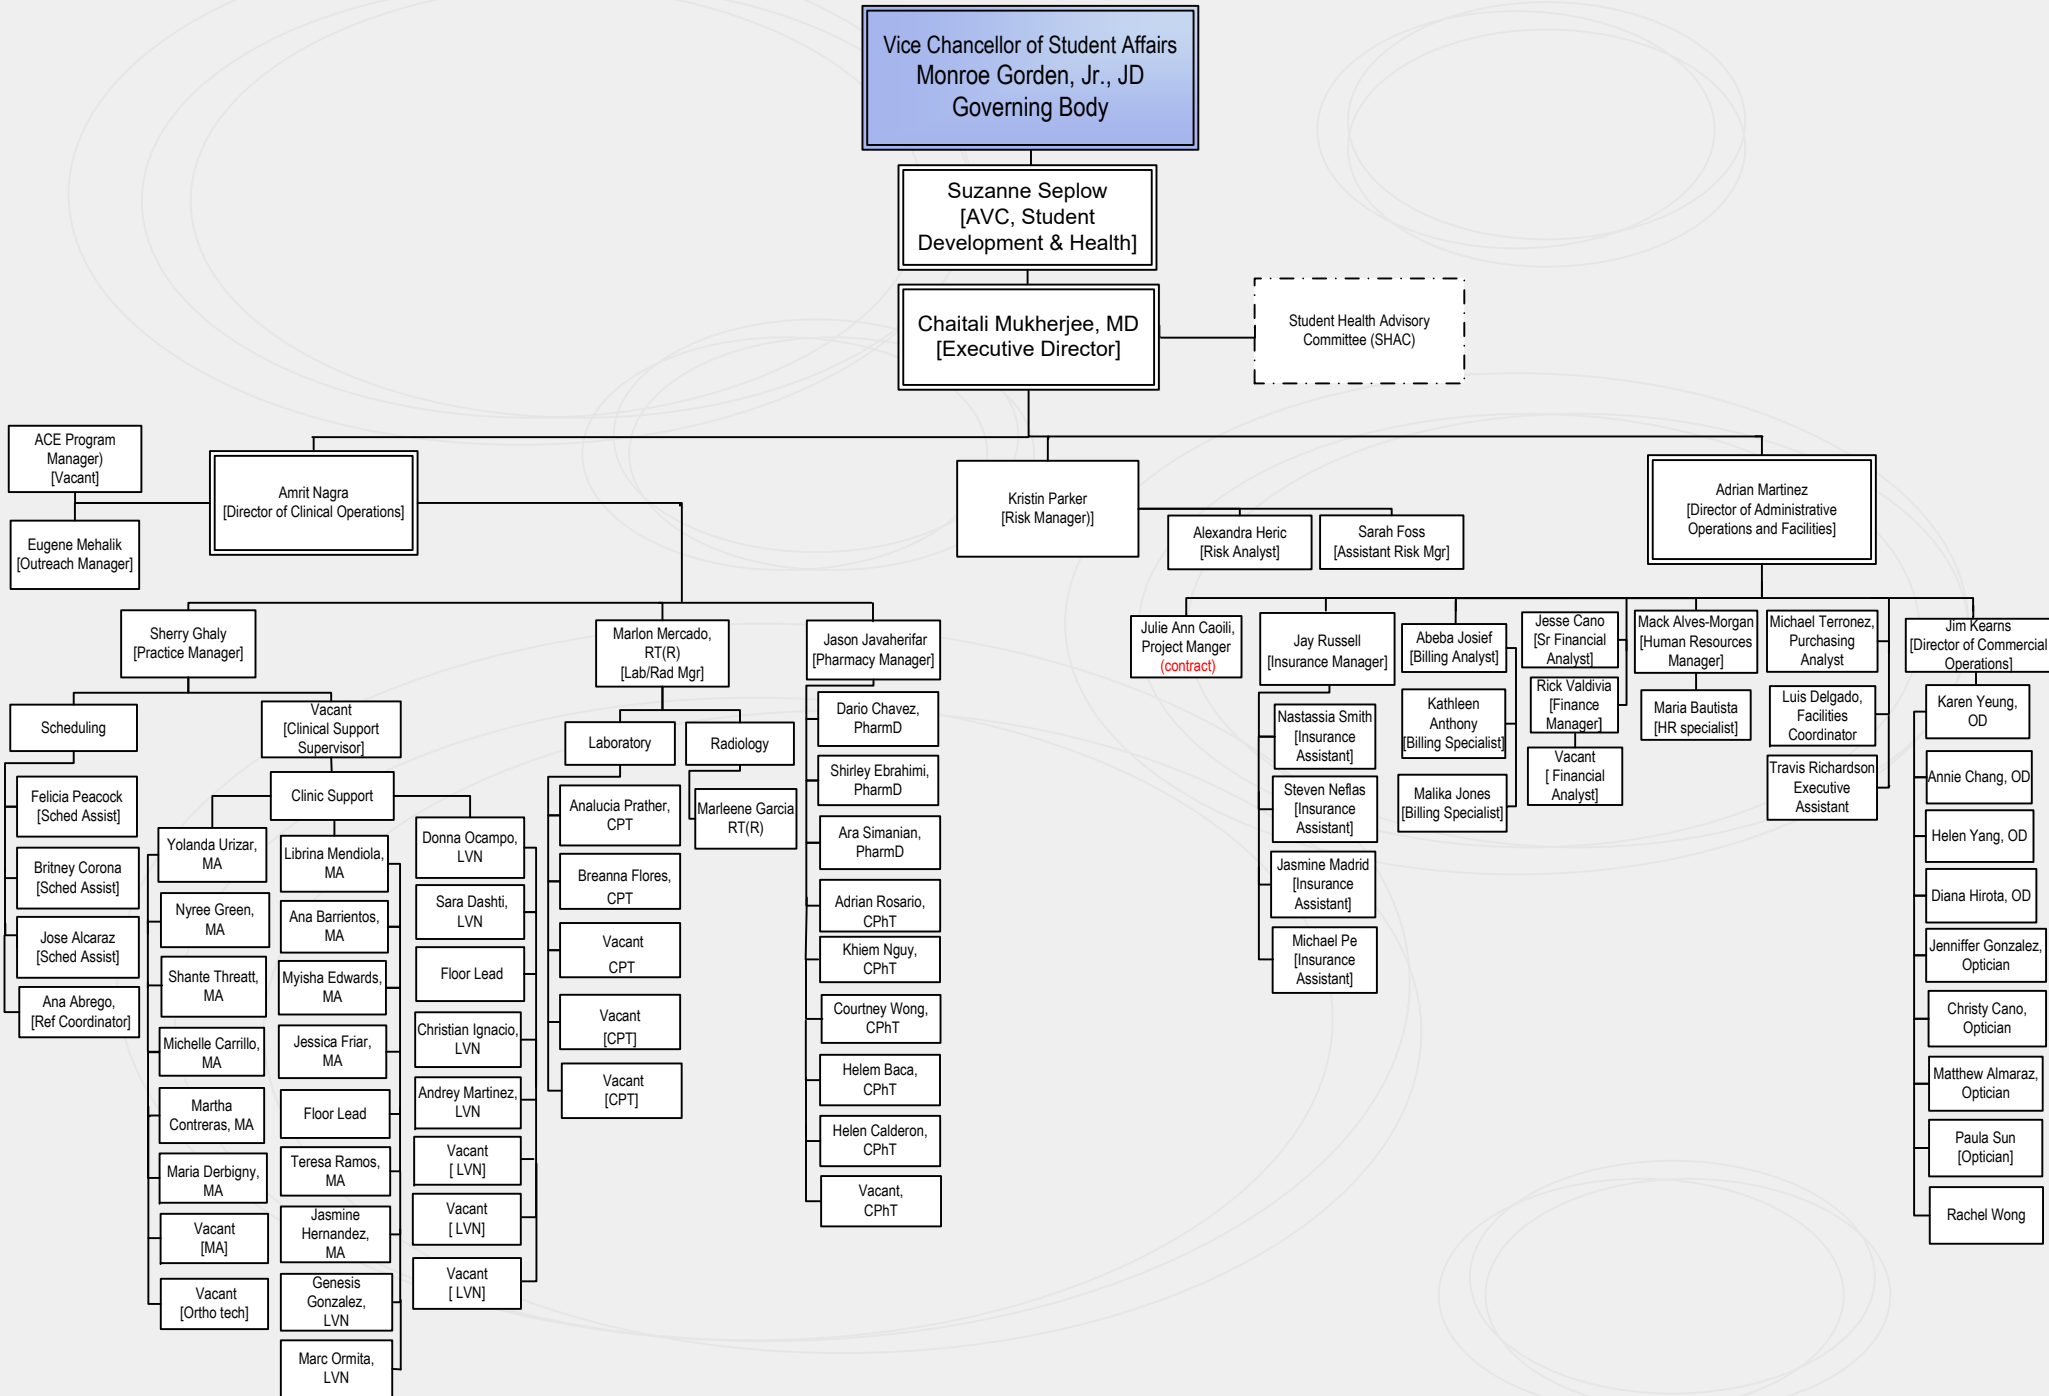

UCLA Arthur Ashe Student Health & Wellness Center Organizational Chart

Comprehensive Administrative Representation

If not labeled contract then career employee. Contract employees are not SSF funded.